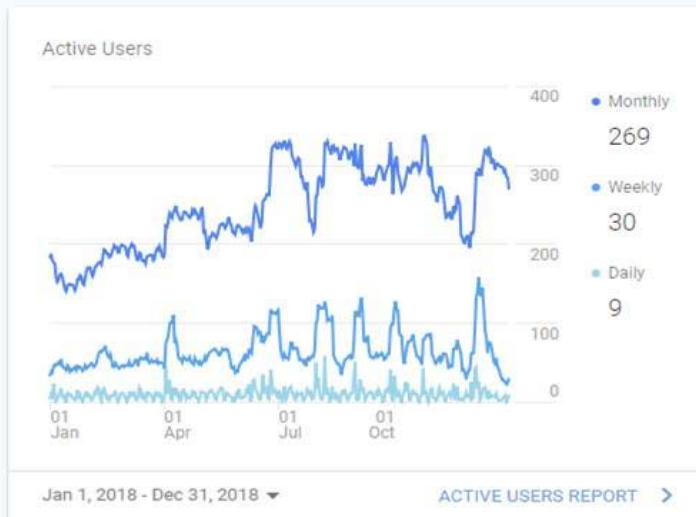

### Google Analytics

2.6K Users, 3.9K sessions. Average session duration 1 min 45 sec

How are your active users trending over time?

What pages do your users visit?

Page	Pageviews	Page Value
/	2,828	\$0.00
/minutes--meeting-packets.html	676	\$0.00
/application-requirements.html	470	\$0.00
/staff.html	425	\$0.00
/locations-and-maps.html	364	\$0.00
/lakes.html	344	\$0.00
/project-reviews-overview.html	303	\$0.00
/contact-us.html	297	\$0.00
/third-generation-plan.html	260	\$0.00
/rush-creek-swa.html	172	\$0.00