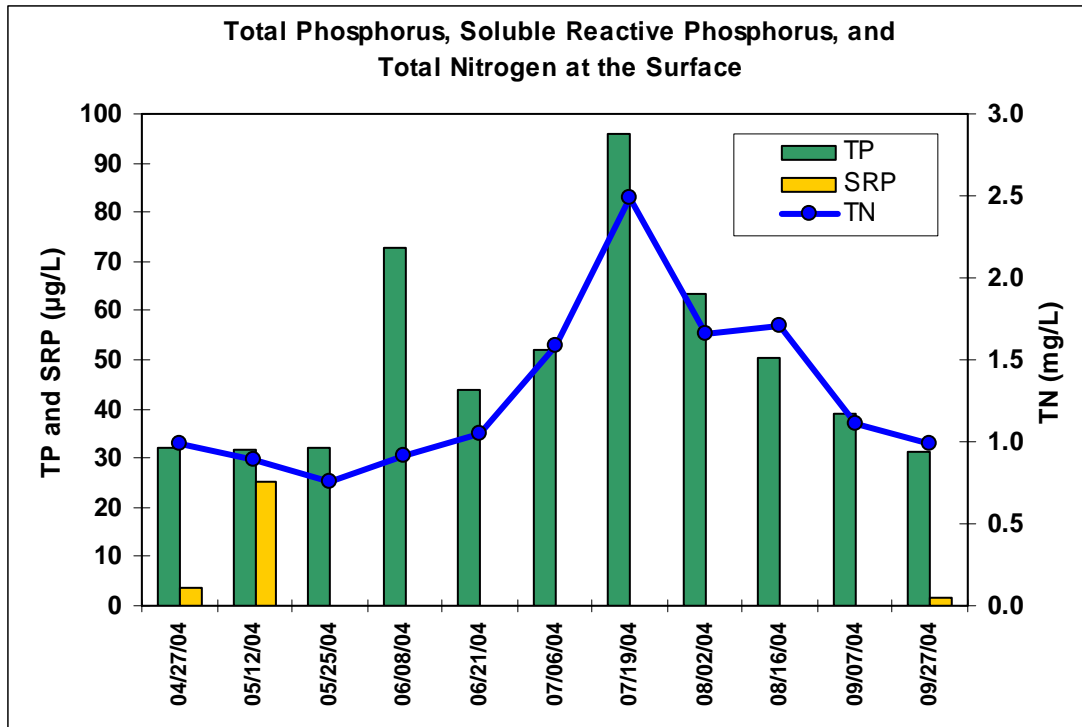

2004 Lake Water Quality Monitoring Figures

Fish Lake

2004 Lake Water Quality Monitoring Figures

Weaver Lake

2004 Lake Water Quality Monitoring Figures

Diamond Lake