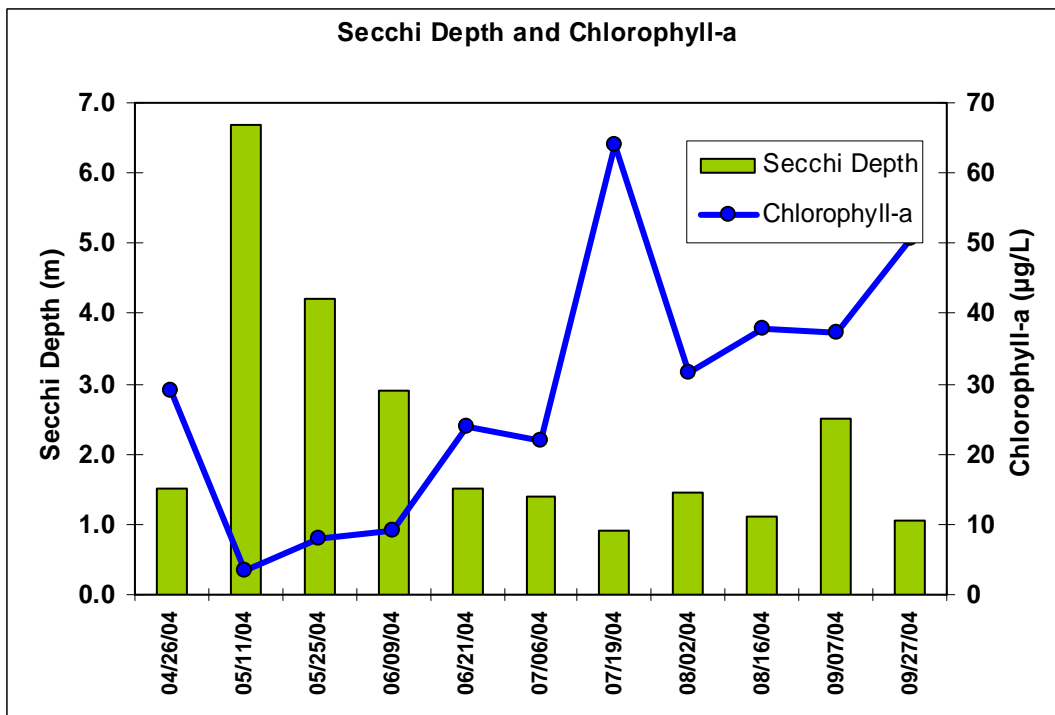

2004 Lake Water Quality Monitoring Figures

Fish Lake

2004 Lake Water Quality Monitoring Figures

Weaver Lake

2004 Lake Water Quality Monitoring Figures

Diamond Lake