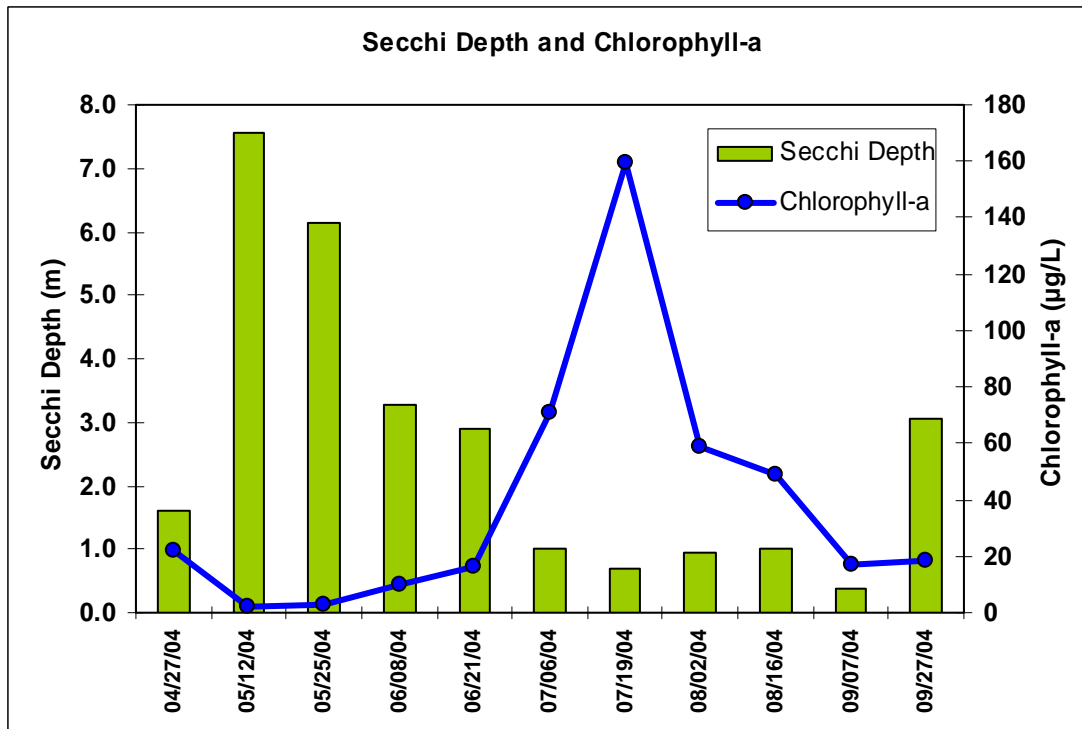

2004 Lake Water Quality Monitoring Figures

Fish Lake

2004 Lake Water Quality Monitoring Figures

Weaver Lake

2004 Lake Water Quality Monitoring Figures

Diamond Lake