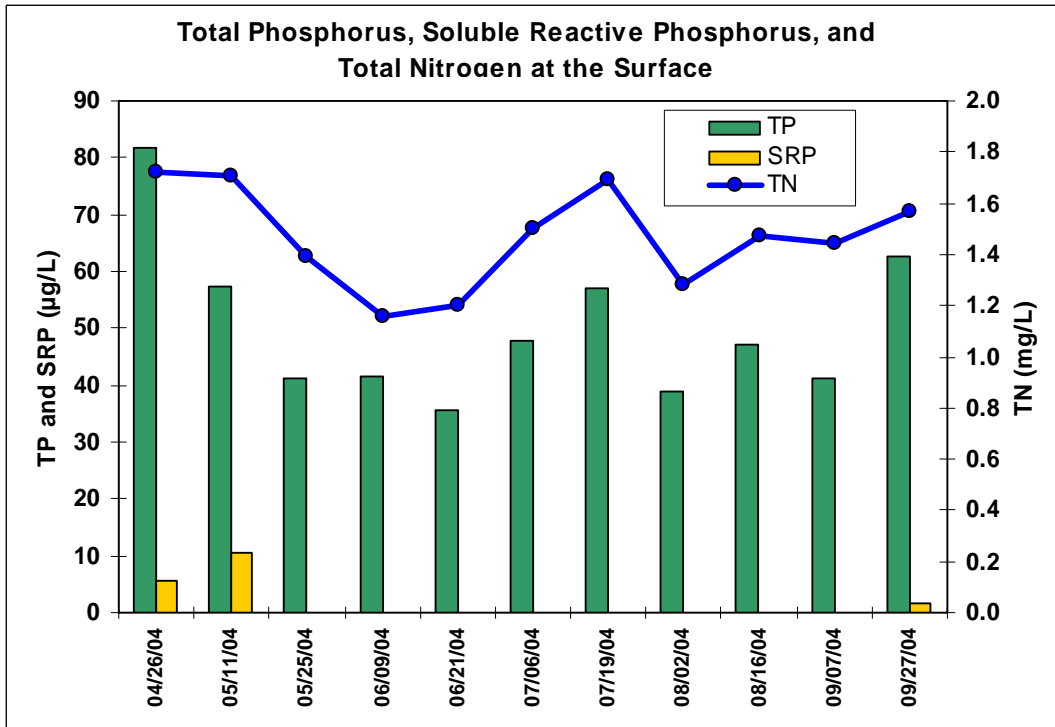

2004 Lake Water Quality Monitoring Figures

Fish Lake

2004 Lake Water Quality Monitoring Figures

Weaver Lake

2004 Lake Water Quality Monitoring Figures

Diamond Lake